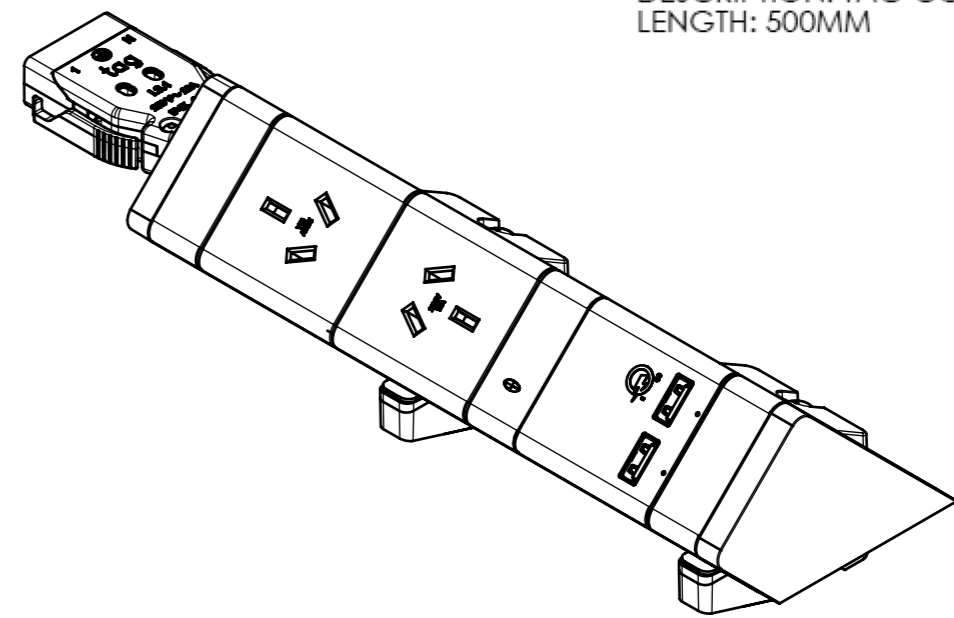

NOTE:

CABLE TYPE: 2.5MM²
 PART NUMBER:
 DESCRIPTION: TAG CONNECTOR
 LENGTH: 500MM

sof
 sydney office furniture

www.sydneyofficefurniture.com.au

REV	DESCRIPTION	DATE	DRWN	APPV
1	RELEASED FOR PRODUCTION	16/11/2017	JC	AP
REVISIONS				

CUSTOMER SIGNATURE:
MATERIAL: ALUMINIUM / PLASTIC
FINISH: ANODISED / TEXTURED
COLOUR: SILVER / WHITE

TOLERANCES UNLESS OTHERWISE STATED:

X ±0.5
 X.X ±0.2
 X.XX ±0.1
 X.XXX ±0.05
 ANG ±0.5°

THIS DRAWING & ASSOCIATED CAD FILES ARE ISSUED IN THE STRICTEST CONFIDENCE AND ARE ONLY TO BE USED IN THE COMMERCIAL INTERESTS OF CMS ELECTRACOM PTY LTD

DRAWN IN mm TO AS1100 DO NOT SCALE

CMS Electracom COPYRIGHT © 2015

TITLE:
 ATHENA 2 WITH SW1802R + USB CHARGE

DRAWING: LU22949 **REV:** 1 **A3**

SCALE 1:2

SHEET 1 OF 2

ROUTING DETAIL - LU9294

ATHENA POWER / DATA EXIT CUTOUT
 LEFT SIDE - POWER
 RIGHT SIDE - NO DATA
 NOT TO SCALE

ITEM NO.	PART NUMBER	QTY.
1	205mm Athena MK2 extrusion	1
2	LU9423_Athena Inner End Cap RH	1
3	LU9424 Athena MK2 inner endcap LH	1
4	LU16686_Athena Outer End Cap LH	1
5	LU16685_Athena Outer End Cap RH	1
6	6G x 1/2" pan head screw (P/N 7021604)	2
7	LU15229 Contact Spring	3
8	LU16653_Athena Tag Connector	1
9	LU18107_Athena Clamp Plate	1
10	500MM LEADS WITH TAG CONNECTOR	1
11	LU22229 Athena desk clamp assembly	2
12	2G(2.2mm) x 13 Pan Head Self Tapping Screw Type AB	4
13	SW18R02WT	1
14	SW18UAA2	1