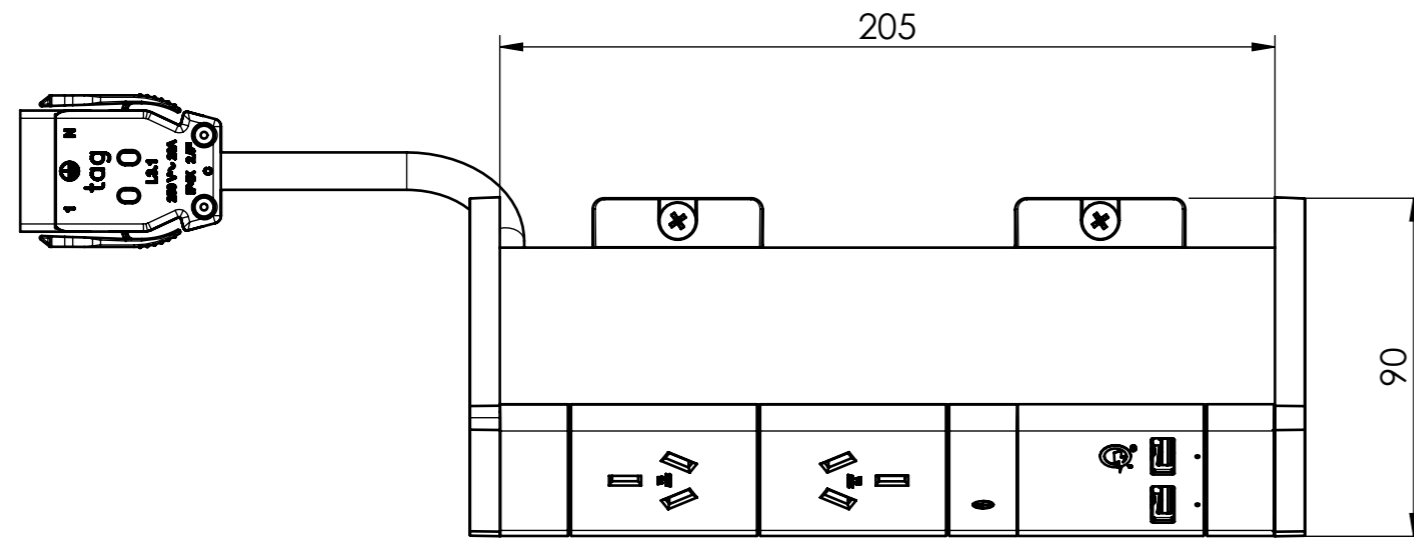

NOTE:

CABLE TYPE: 2.5MM²
 PART NUMBER:
 DESCRIPTION: TAG CONNECTOR
 LENGTH: 500MM

sof
 sydney office furniture

www.sydneyofficefurniture.com.au

REV	DESCRIPTION	DATE	DRWN	APPV
1	RELEASED FOR PRODUCTION	16/11/2017	JC	AP
REVISIONS				

DRAWN IN mm TO AS1100 DO NOT SCALE

CMS Electracom COPYRIGHT © 2015

TITLE:
 ATHENA 2 WITH SW1802R + USB CHARGE

DRAWING: LU22949 **REV:** 1 **A3**

SCALE 1:2

SHEET 1 OF 2

ROUTING DETAIL - LU9294

ATHENA POWER / DATA EXIT CUTOUT
 LEFT SIDE - POWER
 RIGHT SIDE - NO DATA
 NOT TO SCALE

ITEM NO.	PART NUMBER	QTY.
1	205mm Athena MK2 extrusion	1
2	LU9423_Athena Inner End Cap RH	1
3	LU9424 Athena MK2 inner endcap LH	1
4	LU16686_Athena Outer End Cap LH	1
5	LU16685_Athena Outer End Cap RH	1
6	6G x 1/2" pan head screw (P/N 7021604)	2
7	LU15229 Contact Spring	3
8	LU16653_Athena Tag Connector	1
9	LU18107_Athena Clamp Plate	1
10	500MM LEADS WITH TAG CONNECTOR	1
11	LU22229 Athena desk clamp assembly	2
12	2G(2.2mm) x 13 Pan Head Self Tapping Screw Type AB	4
13	SW18R02WT	1
14	SW18UAA2	1

CUSTOMER SIGNATURE:	TOLERANCES UNLESS OTHERWISE STATED: X ±0.5 X.X ±0.2 X.XX ±0.1 X.XXX ±0.05 ANG ±0.5°	 CMS Electracom <small>COPYRIGHT © 2015</small>		
				TITLE: ATHENA 2 WITH SW1802R + USB CHARGE
MATERIAL: ALUMINIUM / PLASTIC	DRAWN IN mm TO AS1100 DO NOT SCALE 	DRAWING: LU22949	REV: 1	A3
FINISH: ANODISED / TEXTURED		SCALE 1:3		
COLOUR: SILVER / WHITE		THIS DRAWING & ASSOCIATED CAD FILES ARE ISSUED IN THE STRICTEST CONFIDENCE AND ARE ONLY TO BE USED IN THE COMMERCIAL INTERESTS OF CMS ELECTRACOM PTY LTD		