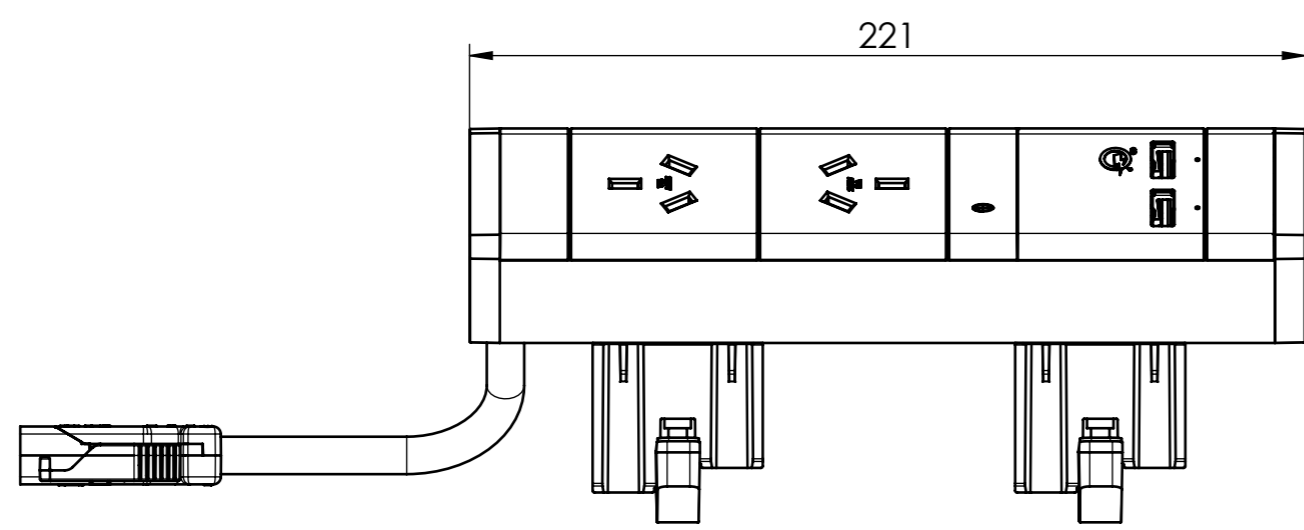

NOTE:

CABLE TYPE: 2.5MM²
 PART NUMBER:
 DESCRIPTION: TAG CONNECTOR
 LENGTH: 500MM

sof
 sydney office furniture

www.sydneyofficefurniture.com.au

REV	DESCRIPTION	DATE	DRWN	APPV
1	RELEASED FOR PRODUCTION	16/11/2017	JC	AP
REVISIONS				

DRAWN IN mm TO AS1100 DO NOT SCALE

CMS Electracom COPYRIGHT © 2015

TITLE:
 ATHENA 2 WITH SW1802R + USB CHARGE

DRAWING: LU22949 **REV:** 1 **A3**

SCALE 1:2

SHEET 1 OF 2

ROUTING DETAIL - LU9294

ATHENA POWER / DATA EXIT CUTOUT
 LEFT SIDE - POWER
 RIGHT SIDE - NO DATA
 NOT TO SCALE

ITEM NO.	PART NUMBER	QTY.
1	205mm Athena MK2 extrusion	1
2	LU9423_Athena Inner End Cap RH	1
3	LU9424 Athena MK2 inner endcap LH	1
4	LU16686_Athena Outer End Cap LH	1
5	LU16685_Athena Outer End Cap RH	1
6	6G x 1/2" pan head screw (P/N 7021604)	2
7	LU15229 Contact Spring	3
8	LU16653_Athena Tag Connector	1
9	LU18107_Athena Clamp Plate	1
10	500MM LEADS WITH TAG CONNECTOR	1
11	LU22229 Athena desk clamp assembly	2
12	2G(2.2mm) x 13 Pan Head Self Tapping Screw Type AB	4
13	SW18R02WT	1
14	SW18UAA2	1

CUSTOMER SIGNATURE:	TOLERANCES UNLESS OTHERWISE STATED: X ±0.5 X.X ±0.2 X.XX ±0.1 X.XXX ±0.05 ANG ±0.5°	 CMS Electracom <small>COPYRIGHT © 2015</small>		
				TITLE: ATHENA 2 WITH SW1802R + USB CHARGE
MATERIAL: ALUMINIUM / PLASTIC	DRAWN IN mm TO AS1100 DO NOT SCALE 	DRAWING: LU22949	REV: 1	A3
FINISH: ANODISED / TEXTURED		SCALE 1:3		
COLOUR: SILVER / WHITE		THIS DRAWING & ASSOCIATED CAD FILES ARE ISSUED IN THE STRICTEST CONFIDENCE AND ARE ONLY TO BE USED IN THE COMMERCIAL INTERESTS OF CMS ELECTRACOM PTY LTD		