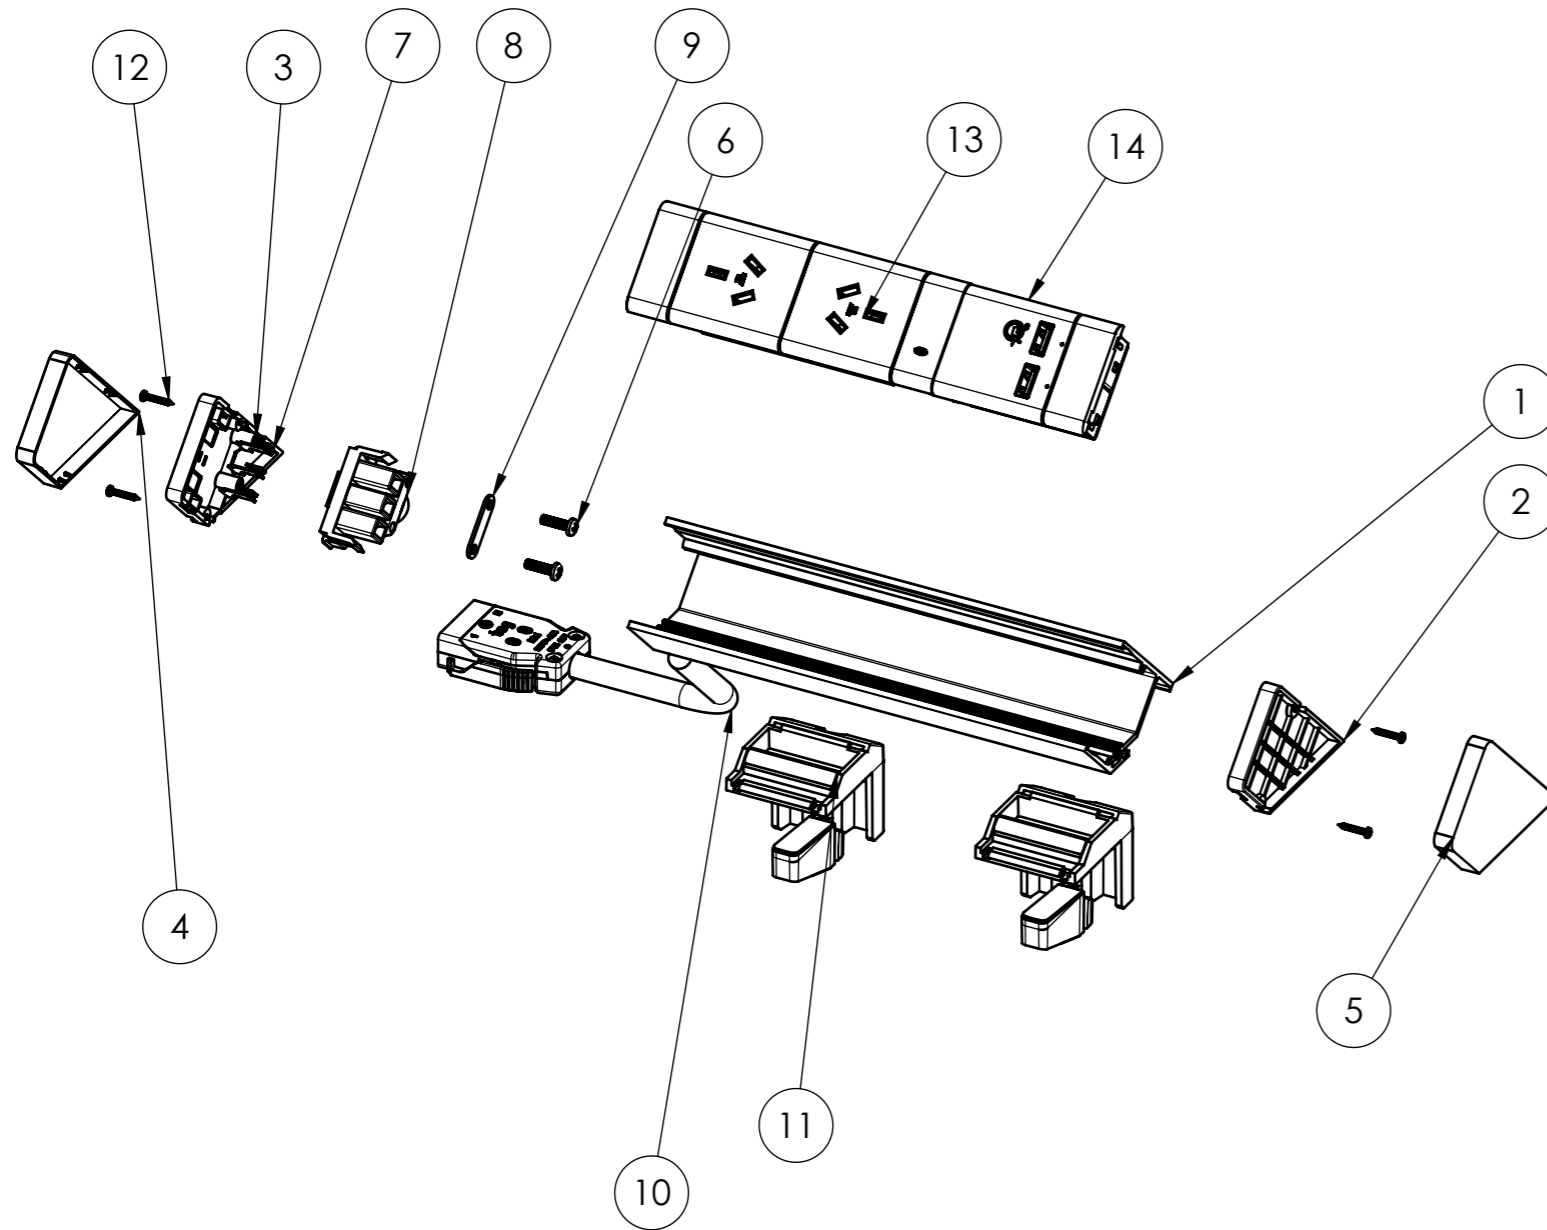

DRAWN IN mm TO AS1100 DO NOT SCALE

CMS Electracom COPYRIGHT © 2015

TITLE:
 ATHENA 2 WITH SW1802R + USB CHARGE

DRAWING: LU22949 **REV:** 1 **A3**

SCALE 1:2

SHEET 1 OF 2

ROUTING DETAIL - LU9294

ATHENA POWER / DATA EXIT CUTOUT
 LEFT SIDE - POWER
 RIGHT SIDE - NO DATA
 NOT TO SCALE

ITEM NO.	PART NUMBER	QTY.
1	205mm Athena MK2 extrusion	1
2	LU9423_Athena Inner End Cap RH	1
3	LU9424 Athena MK2 inner endcap LH	1
4	LU16686_Athena Outer End Cap LH	1
5	LU16685_Athena Outer End Cap RH	1
6	6G x 1/2" pan head screw (P/N 7021604)	2
7	LU15229 Contact Spring	3
8	LU16653_Athena Tag Connector	1
9	LU18107_Athena Clamp Plate	1
10	500MM LEADS WITH TAG CONNECTOR	1
11	LU22229 Athena desk clamp assembly	2
12	2G(2.2mm) x 13 Pan Head Self Tapping Screw Type AB	4
13	SW18R02WT	1
14	SW18UAA2	1