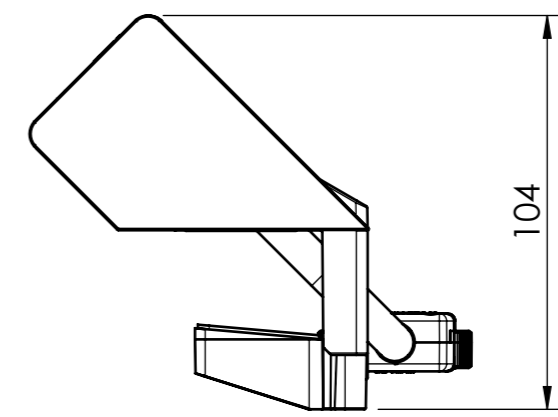

NOTE:

CABLE TYPE: 2.5MM²
 PART NUMBER:
 DESCRIPTION: TAG CONNECTOR
 LENGTH: 500MM

sof
 sydney office furniture

www.sydneyofficefurniture.com.au

REV	DESCRIPTION	DATE	DRWN	APPV
1	RELEASED FOR PRODUCTION	16/11/2017	JC	AP
REVISIONS				

DRAWN IN mm TO AS1100 DO NOT SCALE

CMS Electracom COPYRIGHT © 2015

TITLE:
 ATHENA 2 WITH SW1802R + USB CHARGE

DRAWING: LU22949 **REV:** 1 **A3**

SCALE 1:2

SHEET 1 OF 2

ROUTING DETAIL - LU9294

ATHENA POWER / DATA EXIT CUTOUT
 LEFT SIDE - POWER
 RIGHT SIDE - NO DATA
 NOT TO SCALE

ITEM NO.	PART NUMBER	QTY.
1	205mm Athena MK2 extrusion	1
2	LU9423_Athena Inner End Cap RH	1
3	LU9424 Athena MK2 inner endcap LH	1
4	LU16686_Athena Outer End Cap LH	1
5	LU16685_Athena Outer End Cap RH	1
6	6G x 1/2" pan head screw (P/N 7021604)	2
7	LU15229 Contact Spring	3
8	LU16653_Athena Tag Connector	1
9	LU18107_Athena Clamp Plate	1
10	500MM LEADS WITH TAG CONNECTOR	1
11	LU22229 Athena desk clamp assembly	2
12	2G(2.2mm) x 13 Pan Head Self Tapping Screw Type AB	4
13	SW18R02WT	1
14	SW18UAA2	1