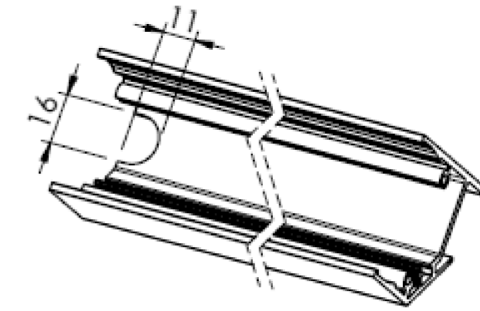

DRAWN IN mm TO AS1100 DO NOT SCALE

CMS Electracom COPYRIGHT © 2015

TITLE:
 ATHENA 2 WITH SW1802R + USB CHARGE

DRAWING: LU22949 **REV:** 1 **A3**

SCALE 1:2

SHEET 1 OF 2

ROUTING DETAIL - LU9294

ATHENA POWER / DATA EXIT CUTOUT
 LEFT SIDE - POWER
 RIGHT SIDE - NO DATA
 NOT TO SCALE

ITEM NO.	PART NUMBER	QTY.
1	205mm Athena MK2 extrusion	1
2	LU9423_Athena Inner End Cap RH	1
3	LU9424 Athena MK2 inner endcap LH	1
4	LU16686_Athena Outer End Cap LH	1
5	LU16685_Athena Outer End Cap RH	1
6	6G x 1/2" pan head screw (P/N 7021604)	2
7	LU15229 Contact Spring	3
8	LU16653_Athena Tag Connector	1
9	LU18107_Athena Clamp Plate	1
10	500MM LEADS WITH TAG CONNECTOR	1
11	LU22229 Athena desk clamp assembly	2
12	2G(2.2mm) x 13 Pan Head Self Tapping Screw Type AB	4
13	SW18R02WT	1
14	SW18UAA2	1