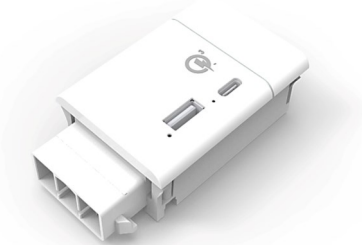

# HELIPAD 15W - QUANTUM WIRELESS SERIES

Athena AN01HUAC3 shown with Helipad 15W & USB-C 30W Charger

## INTEGRATED WIRELESS CHARGING SOLUTION

Helipad is a unique modular wireless charging pad designed to integrate into Athena and Zeus power rails which also enable additional access to Power and USB PD charging. The modular design also allows the Helipad wireless charging pad to be retained when upgrading the USB component in the future.

SW18UAC3 30W PD USB Charger

ORDERING INFORMATION	
PART NO.	DESCRIPTION
AN01HUAC3**	Athena II c/w 1 GPO, Helipad 15W Wireless Charger, 1 x Inline USB-C/A PD Fast-Charge module (30W shared), 500mm lead, L3T splitter & desk clamps
ZN01HUAC3**	Zeus II c/w 1 GPO, Helipad 15W Wireless Charger, 1 x Inline USB-C/A PD Fast-Charge module (30W shared), 500mm lead, L3T splitter & desk clamps