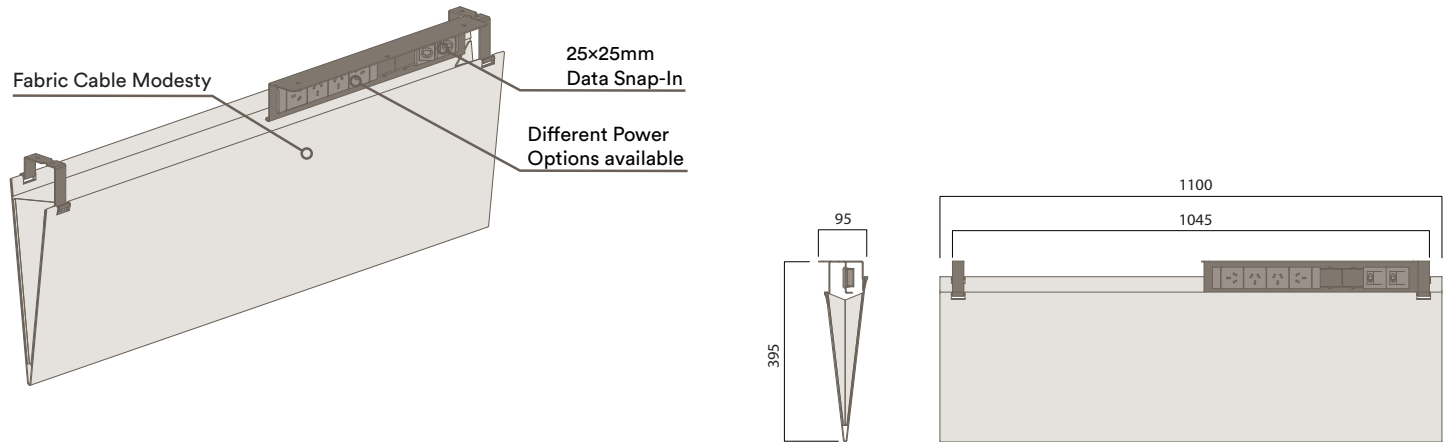

Accessories

Power Modesty

Materials Information

Power Pocket Bracket

Powdercoat Steel

- a. Noir

Fabric Cable Modesty

Fabric

- a. Light Grey

Power options for different countries available:

- a. 4 x Power & 2 x Data (AUS)
- b. 6 x Power (AUS)
- c. 4 x Power & 2 x Data (UK)
- d. 6 x Power (UK)

WSA-5004

Power Modesty - Small