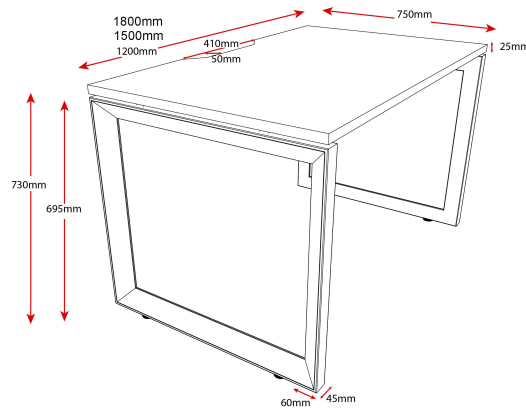

PRODUCT DESCRIPTION

Straight Office Workstation

EO Rated 25mm thick top with 80mm cable access hole in top

60mm x 30mm Profile leg

Powdercoated under frame

Adjustable levelling feet

Dual cross bar for added stability

AFRDI Certified

5 Year Warranty

DIMENSIONS

Worktop Height

730mm

Worktop Sizes

1200 x 750mm

1500 x 750mm

1800 x 750mm

Natural Oak Top
Black Satin Frame

Natural Oak Top
White Satin Frame

Natural White Top
Black Satin Frame

Natural White Top
White Satin Frame