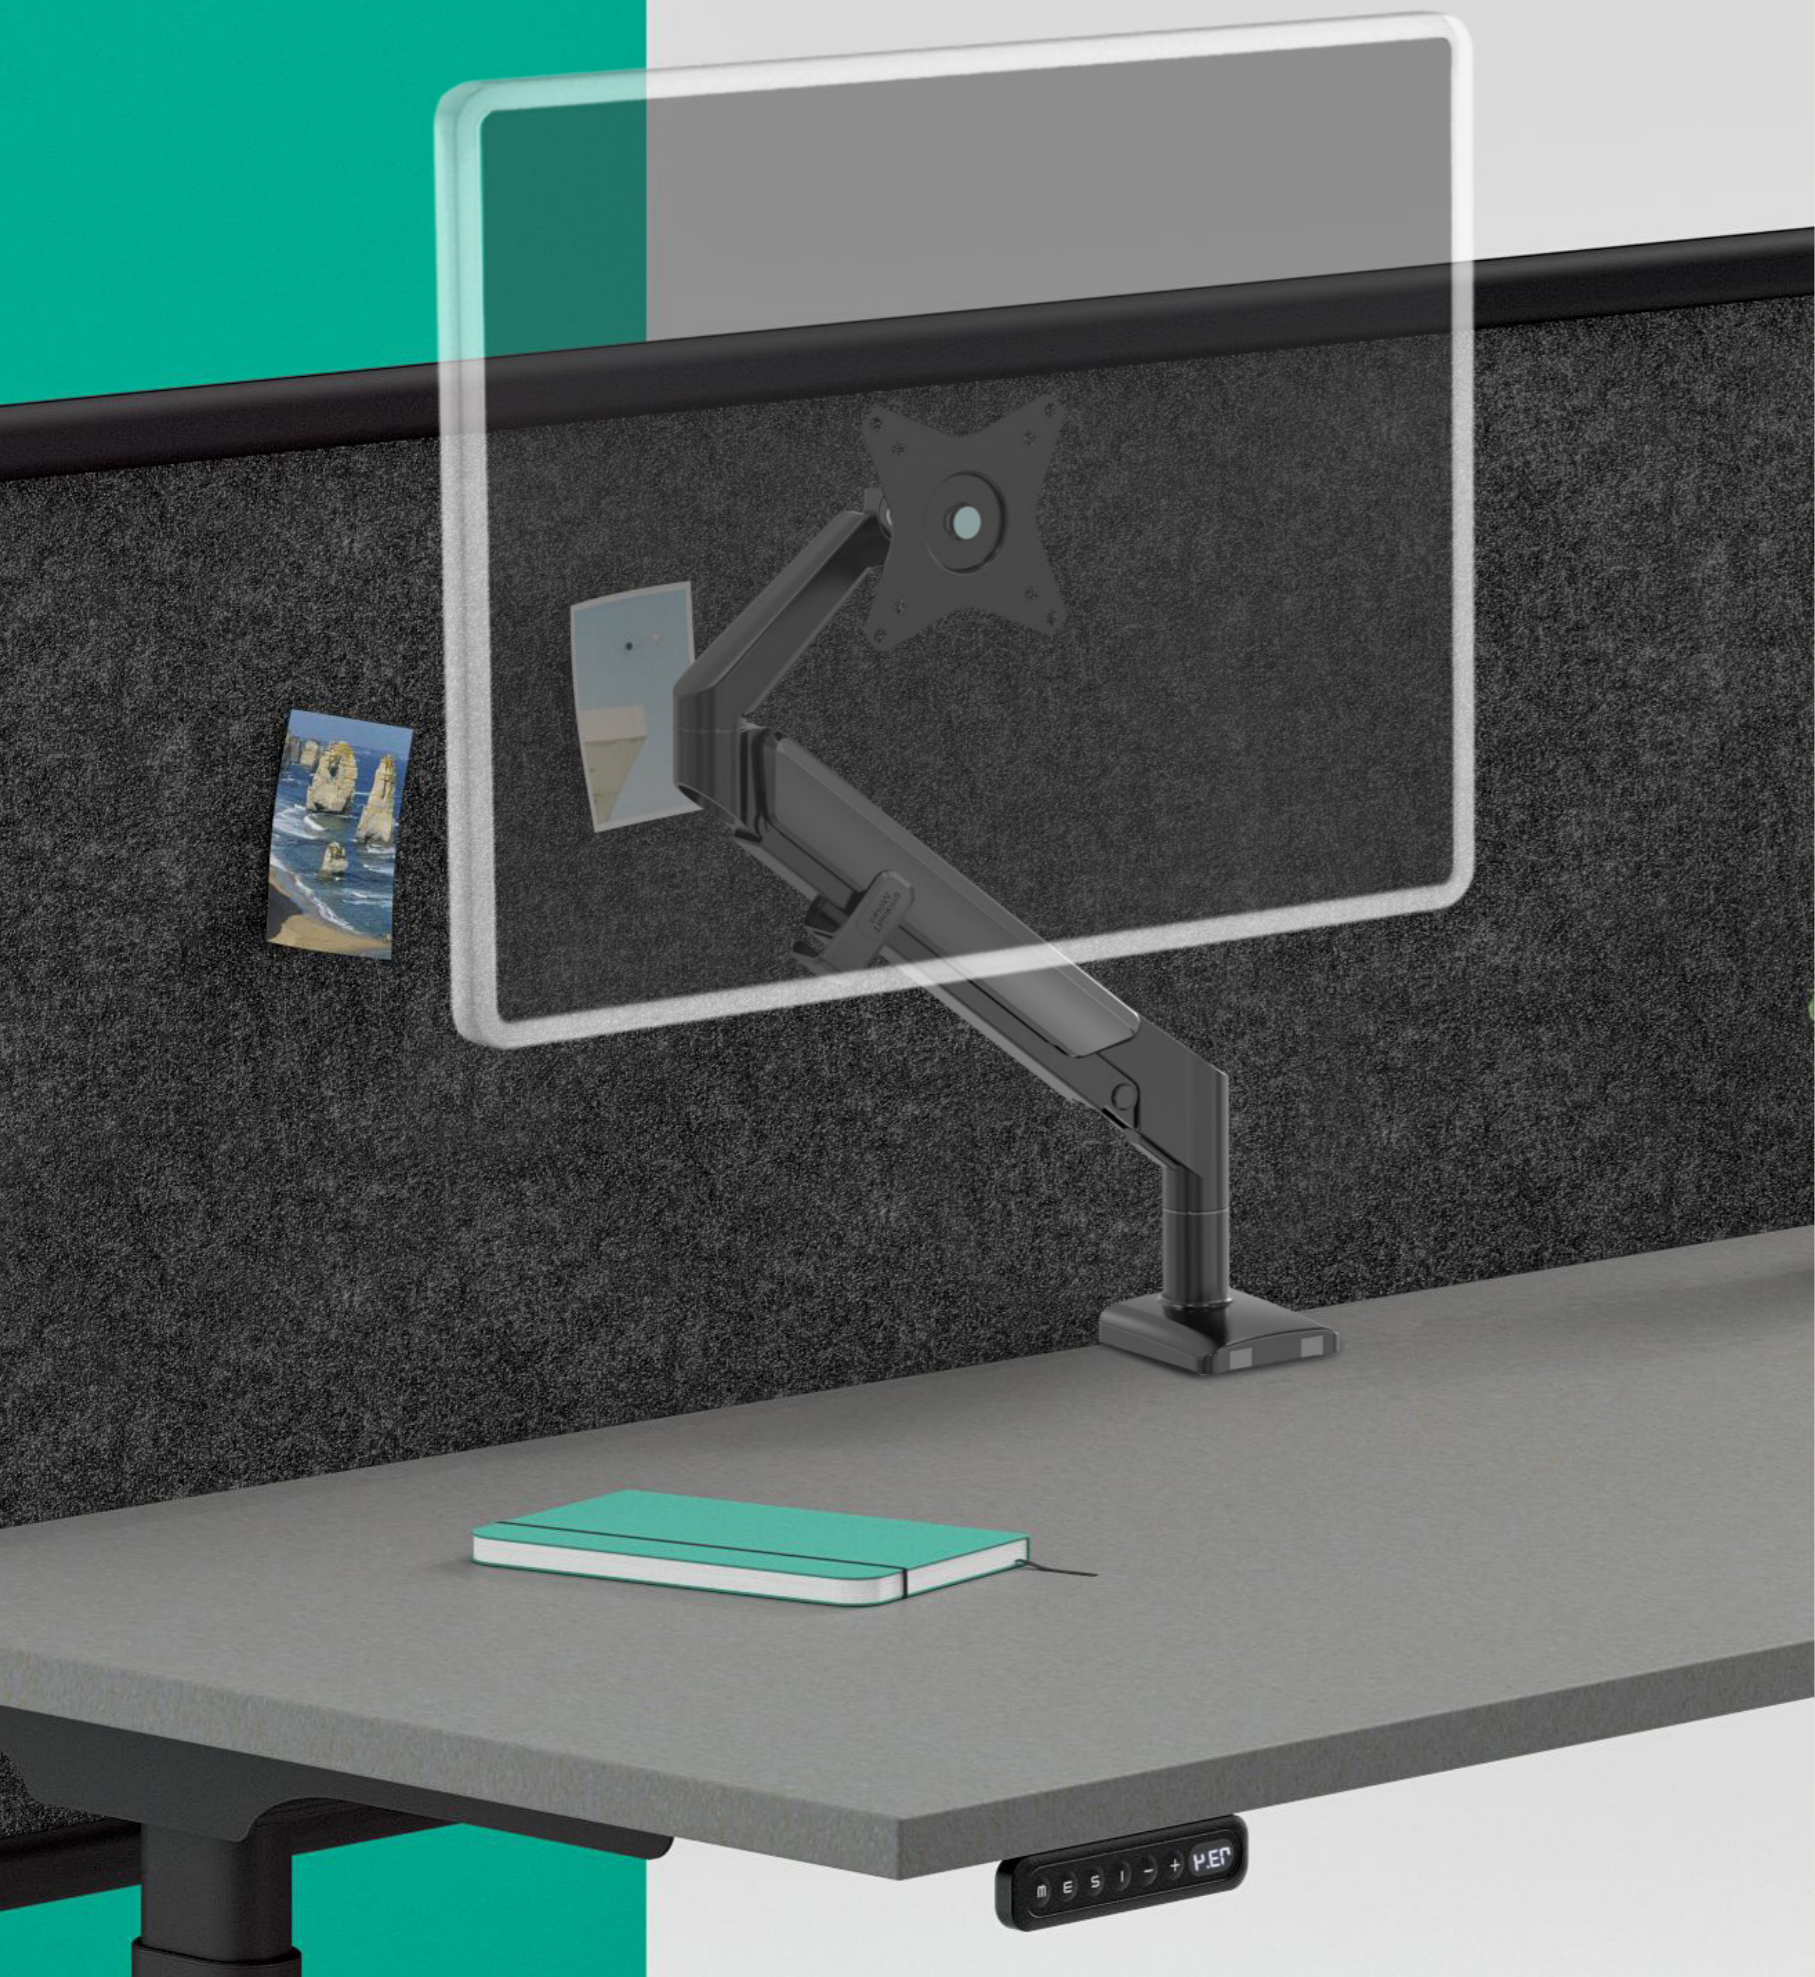

Vader

Furniture for the Curious

Vader

Monitor Arm System.

The Vader Monitor Arm offers improved work efficiency, increasing desk space and comfort. The advanced gas spring mechanism provides fluid movement, while built-in rotation limiters offer protection for desks with privacy panels.

Vader's shorter front arm design offers improved work efficiency, increasing desk space and comfort. A detachable VESA plate enables quick monitor installation while the cable management hides wiring for a clutter-free appearance.

Thinking Works Cleverness

- An advanced gas spring mechanism provides fluid movement
- Quick release with 90-degree portrait to landscape screen rotation and secure fastening option
- Detachable VESA plate enables easy installation
- Built-in spring tension gauge for perfect weight adjustments
- Built-in cable management for an organized and neat workspace
- Gas spring perfectly counterbalances the weight of your monitor
- Freely adjusting height for an optimal ergonomic position
- Free-Tilting design for multiple monitor viewing angles
- Built-in rotation limiter protects screen upholstery
- Bolt through or desk clamp mounting included as standard
- USB charging facilities available as an add-on

Accessories
Vader is available with a laptop tray. The laptop tray includes an adjustable laptop clamp to ensure maximum stability.

Vader Monitor Arm comes pre-assembled in carton for easy installation.