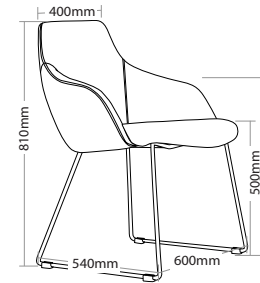

R6 BREAKOUT SEATING

GOLD

FEATURES

- » Adjustable seat height with 4 star base, black base and black base with castors
- » Optional chrome sled base
- » Optional chrome 4 leg frame
- » Optional 700mm aluminium 4 star base
- » Optional timber legs with natural finish
- » Optional timber legs with black finish
- » Optional black base with or without castors
- » High density foam
- » Plywood shell
- » Available in local fabrics
- » Optional frame or base colour (please allow 5 more days)
- » Suitable for indoor use only
- » 5 year warranty
- » Weight limit is 130kg

INDOOR USE ONLY

✗ Do not use as a step ladder

BLACK BASE WITH CASTORS

Keep a permanent contact between base of chair and floor

GOLD-4L

GOLD-SB

GOLD-AB

GOLD-BL

GOLD-NL

GOLD-BB

GOLD-BBC

GOLD BREAKOUT SEATING

GOLD-4L

GOLD-SB

GOLD-AB

GOLD-NL