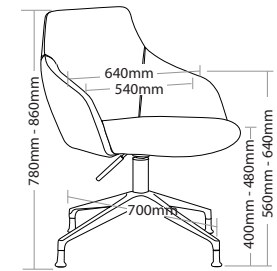

R6 BREAKOUT SEATING

GOLD

FEATURES

- » Adjustable seat height with 4 star base, black base and black base with castors
- » Optional chrome sled base
- » Optional chrome 4 leg frame
- » Optional 700mm aluminium 4 star base
- » Optional timber legs with natural finish
- » Optional timber legs with black finish
- » Optional black base with or without castors
- » High density foam
- » Plywood shell
- » Available in local fabrics
- » Optional frame or base colour (please allow 5 more days)
- » Suitable for indoor use only
- » 5 year warranty
- » Weight limit is 130kg

INDOOR USE ONLY

✗ Do not use as a step ladder

BLACK BASE WITH CASTORS

Keep a permanent contact between base of chair and floor

GOLD-4L

GOLD-SB

GOLD-AB

GOLD-BL

GOLD-NL

GOLD-BB

GOLD-BBC

GOLD BREAKOUT SEATING

GOLD-4L

GOLD-SB

GOLD-AB

GOLD-NL