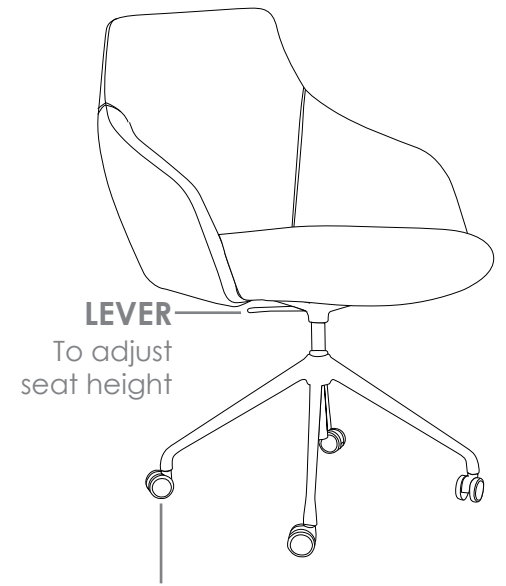

R6 BREAKOUT SEATING

GOLD

FEATURES

- » Adjustable seat height with 4 star base, black base and black base with castors
- » Optional chrome sled base
- » Optional chrome 4 leg frame
- » Optional 700mm aluminium 4 star base
- » Optional timber legs with natural finish
- » Optional timber legs with black finish
- » Optional black base with or without castors
- » High density foam
- » Plywood shell
- » Available in local fabrics
- » Optional frame or base colour (please allow 5 more days)
- » Suitable for indoor use only
- » 5 year warranty
- » Weight limit is 130kg

INDOOR USE ONLY

✗ Do not use as a step ladder

BLACK BASE WITH CASTORS

Keep a permanent contact between base of chair and floor

GOLD-4L

GOLD-SB

GOLD-AB

GOLD-BL

GOLD-NL

GOLD-BB

GOLD-BBC

GOLD BREAKOUT SEATING

GOLD-4L

GOLD-SB

GOLD-AB

GOLD-NL