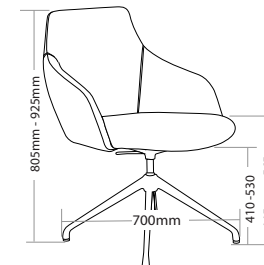

R6 BREAKOUT SEATING

GOLD

FEATURES

- » Adjustable seat height with 4 star base, black base and black base with castors
- » Optional chrome sled base
- » Optional chrome 4 leg frame
- » Optional 700mm aluminium 4 star base
- » Optional timber legs with natural finish
- » Optional timber legs with black finish
- » Optional black base with or without castors
- » High density foam
- » Plywood shell
- » Available in local fabrics
- » Optional frame or base colour (please allow 5 more days)
- » Suitable for indoor use only
- » 5 year warranty
- » Weight limit is 130kg

INDOOR USE ONLY

✗ Do not use as a step ladder

BLACK BASE WITH CASTORS

Keep a permanent contact between base of chair and floor

GOLD-4L

GOLD-SB

GOLD-AB

GOLD-BL

GOLD-NL

GOLD-BB

GOLD-BBC

GOLD BREAKOUT SEATING

GOLD-4L

GOLD-SB

GOLD-AB

GOLD-NL