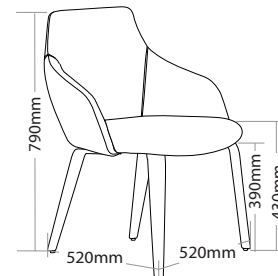

R6 BREAKOUT SEATING

GOLD

FEATURES

- » Adjustable seat height with 4 star base, black base and black base with castors
- » Optional chrome sled base
- » Optional chrome 4 leg frame
- » Optional 700mm aluminium 4 star base
- » Optional timber legs with natural finish
- » Optional timber legs with black finish
- » Optional black base with or without castors
- » High density foam
- » Plywood shell
- » Available in local fabrics
- » Optional frame or base colour (please allow 5 more days)
- » Suitable for indoor use only
- » 5 year warranty
- » Weight limit is 130kg

INDOOR USE ONLY

✗ Do not use as a step ladder

BLACK BASE WITH CASTORS

Keep a permanent contact between base of chair and floor

GOLD-4L

GOLD-SB

GOLD-AB

GOLD-BL

GOLD-NL

GOLD-BB

GOLD-BBC

GOLD BREAKOUT SEATING

GOLD-4L

GOLD-SB

GOLD-AB

GOLD-NL