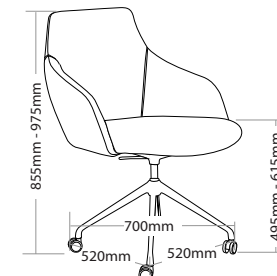

R6 BREAKOUT SEATING

GOLD

FEATURES

- » Adjustable seat height with 4 star base, black base and black base with castors
- » Optional chrome sled base
- » Optional chrome 4 leg frame
- » Optional 700mm aluminium 4 star base
- » Optional timber legs with natural finish
- » Optional timber legs with black finish
- » Optional black base with or without castors
- » High density foam
- » Plywood shell
- » Available in local fabrics
- » Optional frame or base colour (please allow 5 more days)
- » Suitable for indoor use only
- » 5 year warranty
- » Weight limit is 130kg

INDOOR USE ONLY

✗ Do not use as a step ladder

BLACK BASE WITH CASTORS

Keep a permanent contact between base of chair and floor

GOLD-4L

GOLD-SB

GOLD-AB

GOLD-BL

GOLD-NL

GOLD-BB

GOLD-BBC

GOLD BREAKOUT SEATING

GOLD-4L

GOLD-SB

GOLD-AB

GOLD-NL