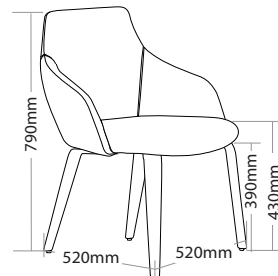

R6 BREAKOUT SEATING

GOLD

FEATURES

- » Adjustable seat height with 4 star base, black base and black base with castors
- » Optional chrome sled base
- » Optional chrome 4 leg frame
- » Optional 700mm aluminium 4 star base
- » Optional timber legs with natural finish
- » Optional timber legs with black finish
- » Optional black base with or without castors
- » High density foam
- » Plywood shell
- » Available in local fabrics
- » Optional frame or base colour (please allow 5 more days)
- » Suitable for indoor use only
- » 5 year warranty
- » Weight limit is 130kg

INDOOR USE ONLY

✗ Do not use as a step ladder

BLACK BASE WITH CASTORS

Keep a permanent contact between base of chair and floor

GOLD-4L

GOLD-SB

GOLD-AB

GOLD-BL

GOLD-NL

GOLD-BB

GOLD-BBC

GOLD BREAKOUT SEATING

GOLD-4L

GOLD-SB

GOLD-AB

GOLD-NL