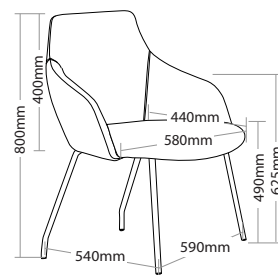

R6 BREAKOUT SEATING

GOLD

FEATURES

- » Adjustable seat height with 4 star base, black base and black base with castors
- » Optional chrome sled base
- » Optional chrome 4 leg frame
- » Optional 700mm aluminium 4 star base
- » Optional timber legs with natural finish
- » Optional timber legs with black finish
- » Optional black base with or without castors
- » High density foam
- » Plywood shell
- » Available in local fabrics
- » Optional frame or base colour (please allow 5 more days)
- » Suitable for indoor use only
- » 5 year warranty
- » Weight limit is 130kg

INDOOR USE ONLY

✗ Do not use as a step ladder

BLACK BASE WITH CASTORS

Keep a permanent contact between base of chair and floor

GOLD-4L

GOLD-SB

GOLD-AB

GOLD-BL