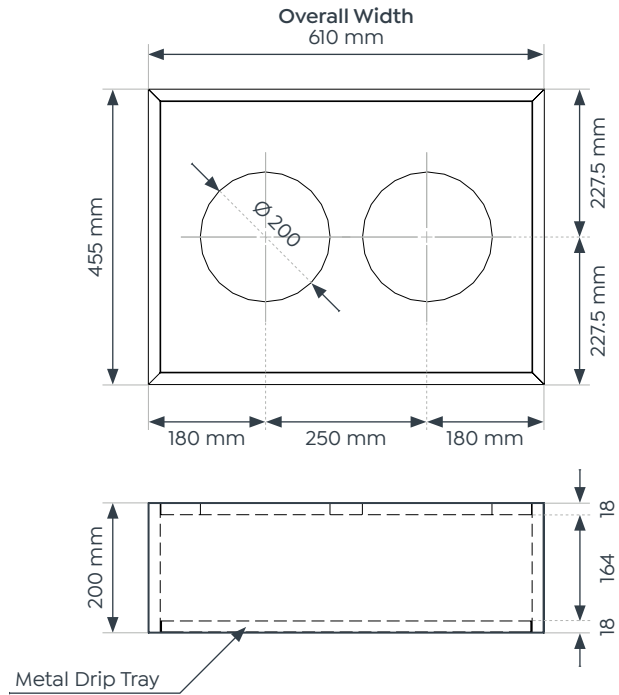

Dimensions

Knox Locker Small Planter