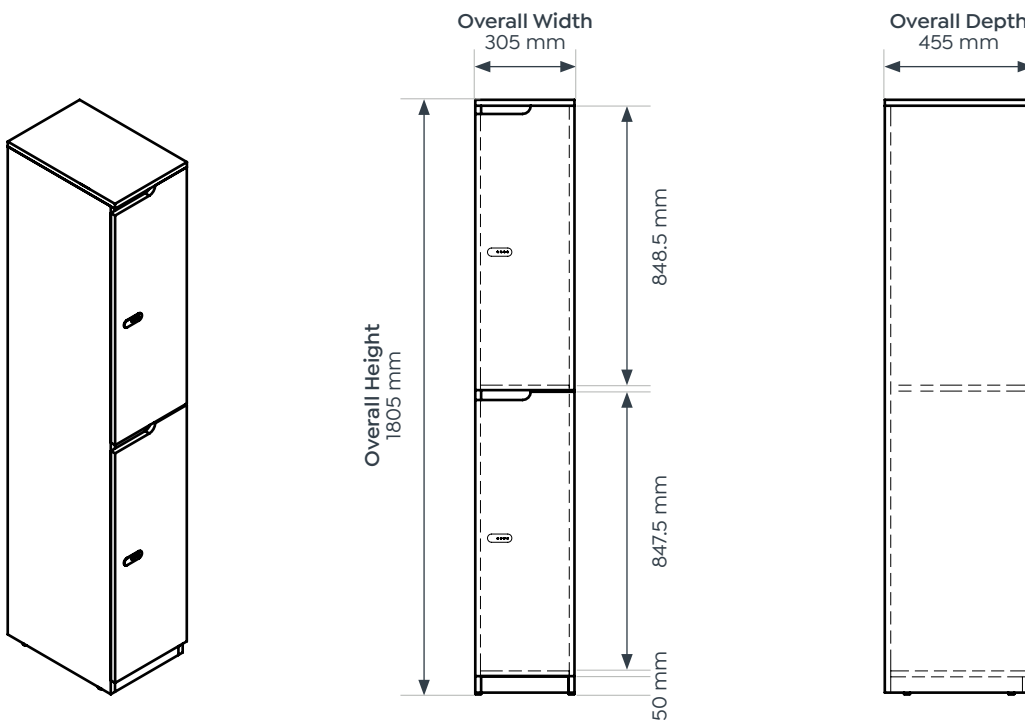

Large Planter

Small Planter

Dimensions

Lockers

Overall Width 305 mm

Overall Depth 455 mm

Overall Height 1805 mm

Planters

Small

Large

Overall Width 610 mm

915 mm

Overall Depth 455 mm

455 mm

Overall Height 200 mm

200 mm

Knox Locker Range.

Dimensions

Knox Single Door Locker

Knox 2 Door Locker

Dimensions

Knox 3 Door Locker

Knox 4 Door Locker

Dimensions