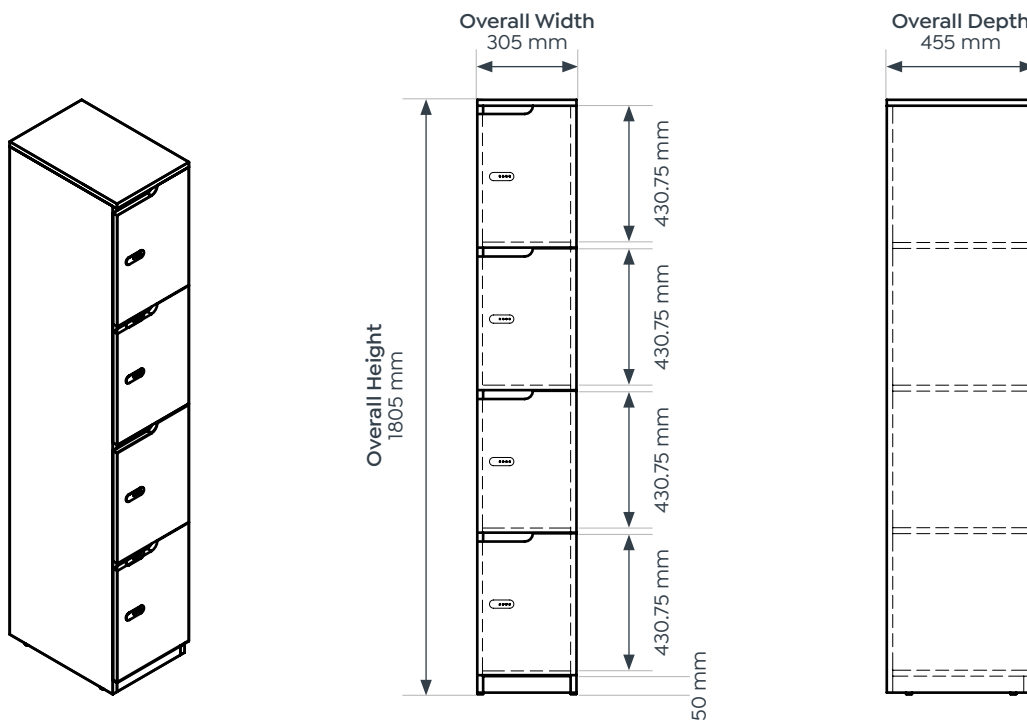

Large Planter

Small Planter

Dimensions

Lockers

Overall Width 305 mm

Overall Depth 455 mm

Overall Height 1805 mm

Planters

Small

Large

Overall Width 610 mm

915 mm

Overall Depth 455 mm

455 mm

Overall Height 200 mm

200 mm

Knox Locker Range.

Dimensions

Knox Single Door Locker

Knox 2 Door Locker

Dimensions

Knox 3 Door Locker

Knox 4 Door Locker

Dimensions