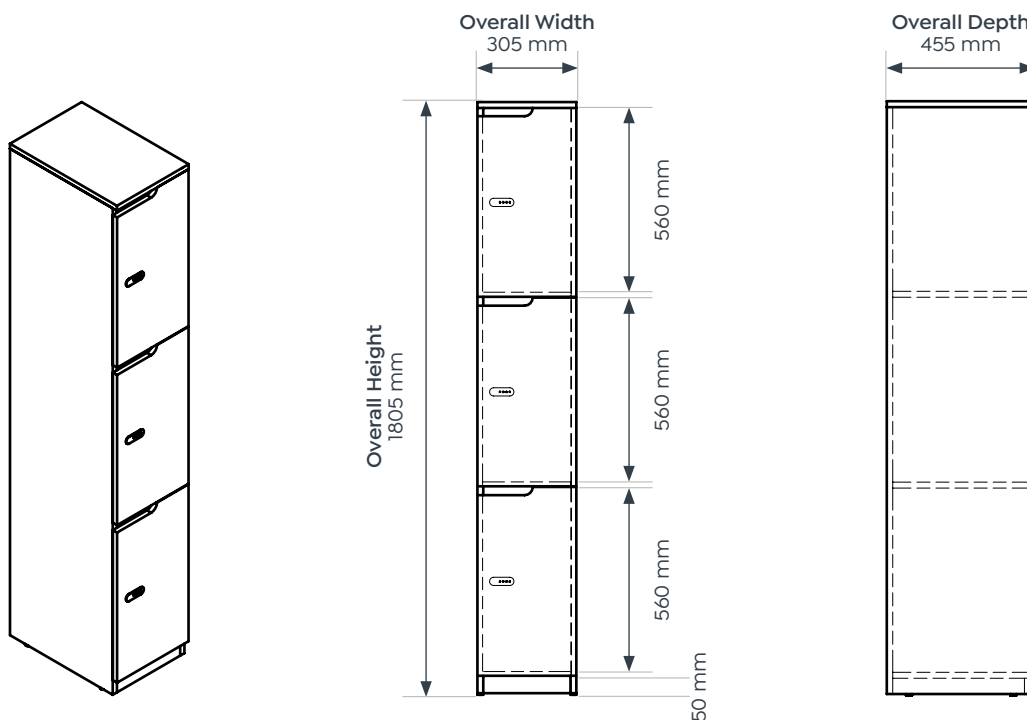

Large Planter

Small Planter

Dimensions

Lockers

Overall Width 305 mm

Overall Depth 455 mm

Overall Height 1805 mm

Planters

Small

Large

Overall Width 610 mm

915 mm

Overall Depth 455 mm

455 mm

Overall Height 200 mm

200 mm

Knox Locker Range.

Dimensions

Knox Single Door Locker

Knox 2 Door Locker

Dimensions

Knox 3 Door Locker

Knox 4 Door Locker

Dimensions