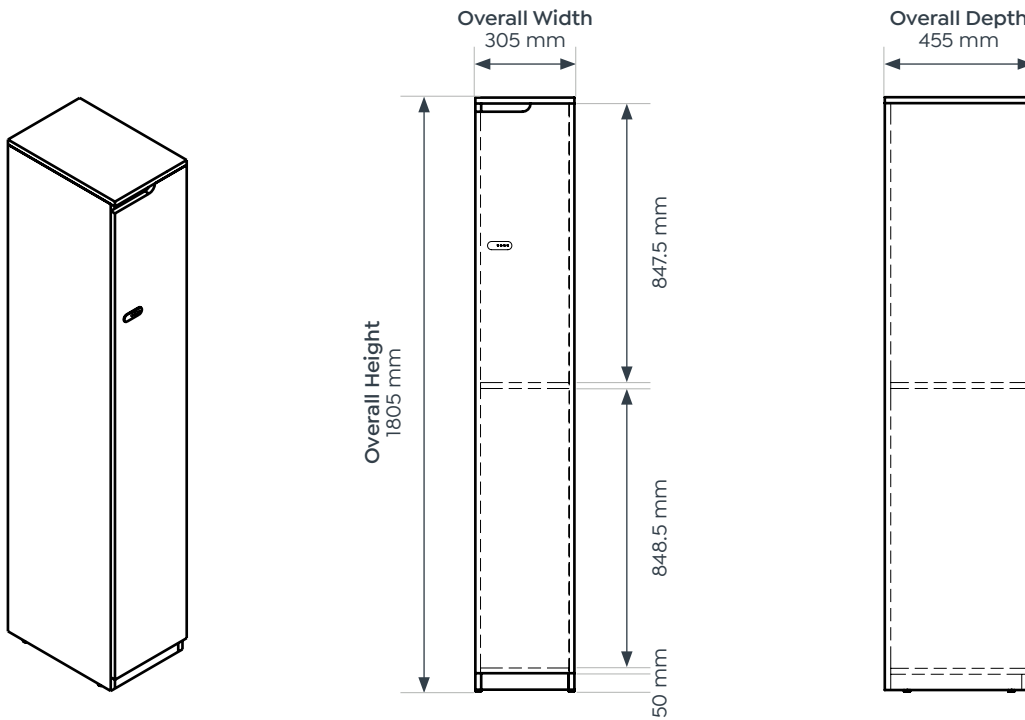

Large Planter

Small Planter

Dimensions

Lockers

Overall Width 305 mm

Overall Depth 455 mm

Overall Height 1805 mm

Planters

Small

Large

Overall Width 610 mm

915 mm

Overall Depth 455 mm

455 mm

Overall Height 200 mm

200 mm

Knox Locker Range.

Dimensions

Knox Single Door Locker

Knox 2 Door Locker

Dimensions

Knox 3 Door Locker

Knox 4 Door Locker

Dimensions