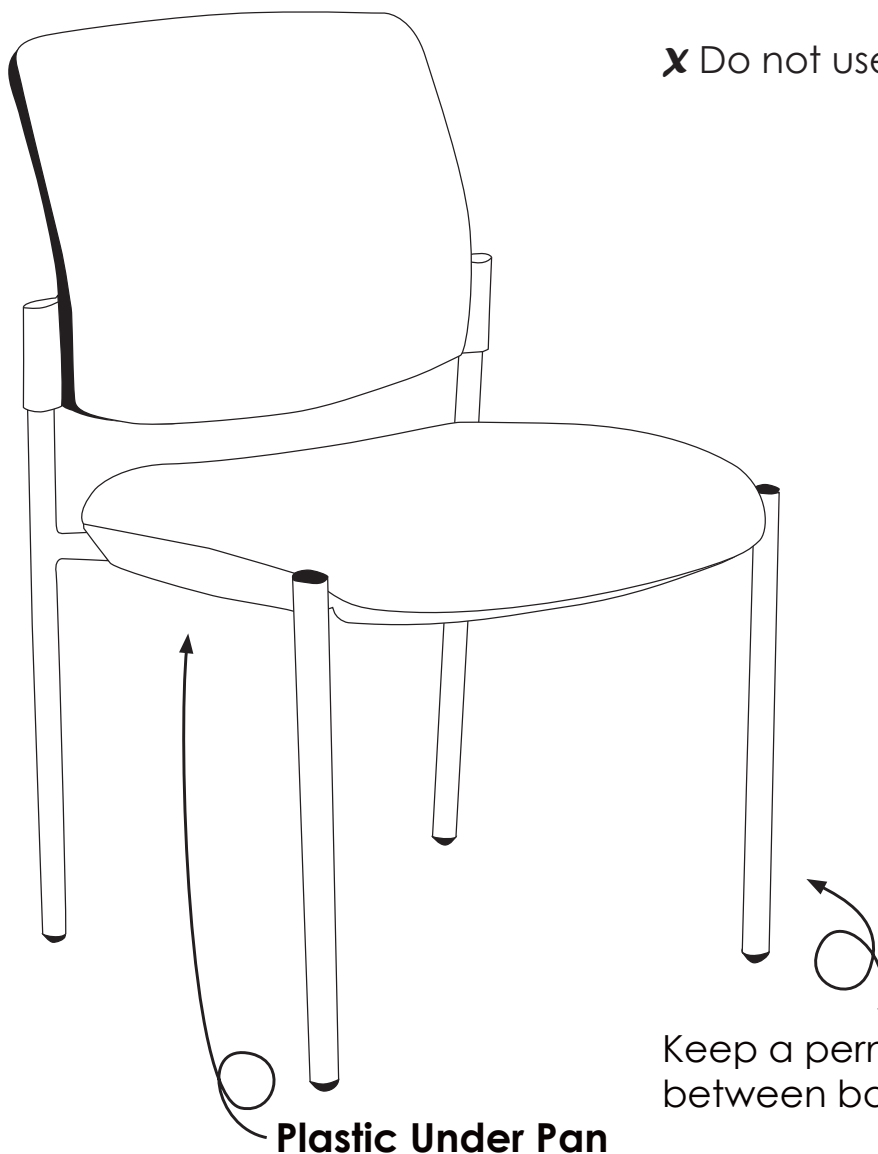

MAXI

» INSTRUCTIONS OF USE

 **LSTYLE**[®]
ERGONOMICS AUSTRALIA
NSW | VIC | QLD | HONG KONG | CHINA

X Do not use as a step ladder

Keep a permanent contact
between base of chair and floor

Plastic Under Pan

- » Vacuum regular
- » Suitable for indoor use only
- » All warranty claims to be forwarded to place of purchase
- » Warranty covers components and workmanship only
- » Damage or wear and tear not covered by warranty
- » Misuse or abuse will not be covered under warranty