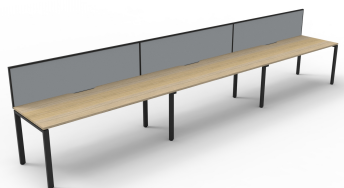

PRODUCT DESCRIPTION

Three Person Workstation Single Sided Workstation

Fixed height workstation

Profile leg 60mm x 30mm

Powdercoated under frame

Adjustable leveling Feet

EO Rated 25mm Thick top with 410mm x 50mm D Scallop cut out to rear

AFRDI Certified

5 Year Warranty

DIMENSIONS

Fixed Desk Height 730mm

Overall height with Screen 1200 mm H

Worktop Sizes

1200 x 750mm

1500 x 750mm

1800 x 750mm

Overall Size

3600mm W x 780mm D x 730/1200mm H

4500mm W x 780mm D x 730/1200mm H

5400mm W x 780mm D x 730/1200mm H

Natural Oak Top
Black Satin Frame

Natural Oak Top
White Satin Frame

Natural White Top
Black Satin Frame