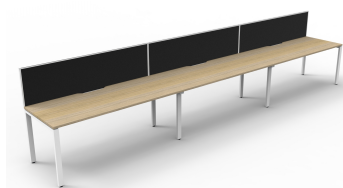

PRODUCT DESCRIPTION

Three Person Workstation Single Sided Workstation

Fixed height workstation

Profile leg 60mm x 30mm

Powdercoated under frame

Adjustable leveling Feet

EO Rated 25mm Thick top with 410mm x 50mm D Scallop cut out to rear

AFRDI Certified

5 Year Warranty

DIMENSIONS

Fixed Desk Height 730mm

Overall height with Screen 1200 mm H

Worktop Sizes

1200 x 750mm

1500 x 750mm

1800 x 750mm

Overall Size

3600mm W x 780mm D x 730/1200mm H

4500mm W x 780mm D x 730/1200mm H

5400mm W x 780mm D x 730/1200mm H

Natural Oak Top
Black Satin Frame

Natural Oak Top
White Satin Frame

Natural White Top
Black Satin Frame