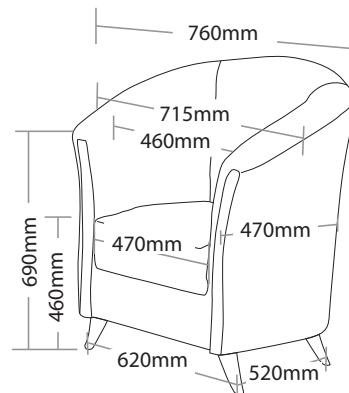

R8 SOFT SEATING

ROXA

FEATURES

- » Optional 1 or 2 seater
- » High density foam
- » Solid hardwood frame
- » Zinc legs
- » Available in black PU only
- » Minor assembly required
- » Suitable for indoor use only
- » 5 year warranty
- » Weight limit for 1 seater is 130kg
- » Weight limit for 2 seater is 260kg

INDOOR USE ONLY

✗ Do not use as a step ladder

ROXA-1

sof
sydney office furniture
sydneyofficefurniture.com.au