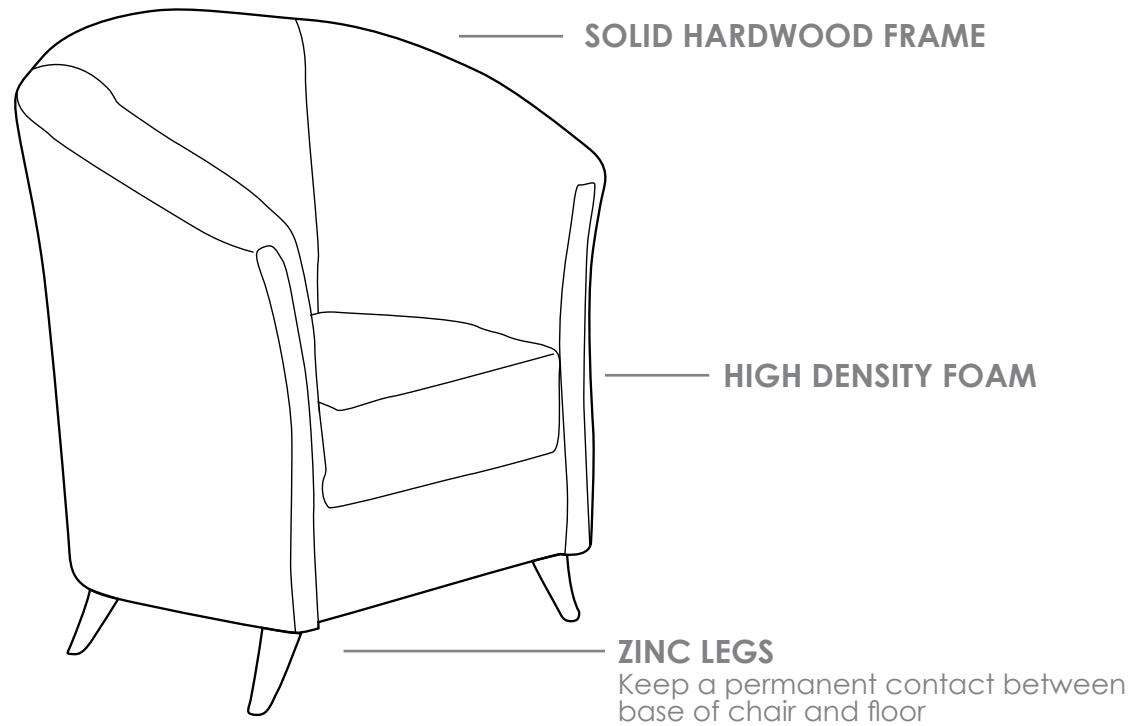

R8 SOFT SEATING

ROXA

FEATURES

- » Optional 1 or 2 seater
- » High density foam
- » Solid hardwood frame
- » Zinc legs
- » Available in black PU only
- » Minor assembly required
- » Suitable for indoor use only
- » 5 year warranty
- » Weight limit for 1 seater is 130kg
- » Weight limit for 2 seater is 260kg

INDOOR USE ONLY

✗ Do not use as a step ladder

ROXA-1

sof
sydney office furniture
sydneyofficefurniture.com.au