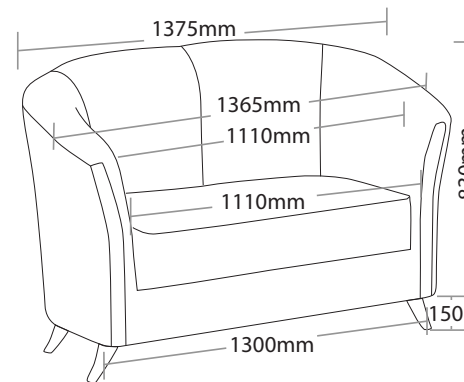

ROXA-2

sof
sydney office furniture
sydneyofficefurniture.com.au