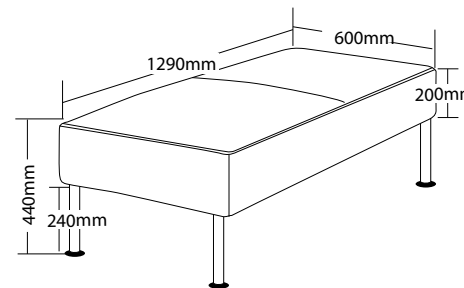

R7 BREAKOUT SEATING

TECHNO

FEATURES

- » High density foam
- » Linkable
- » Plywood inner frame
- » Chrome metal feet
- » Available in black PU only
- » Minor assembly required
- » Suitable for indoor use only
- » 2 year warranty
- » Weight limit is 120kg

✗ Do not use as a step ladder

INDOOR USE ONLY

Keep a permanent contact between base of chair and floor

TECHNO-1

TECHNO-2

TECHNO-B

TECHNO BREAKOUT SEATING

TECHNO-1