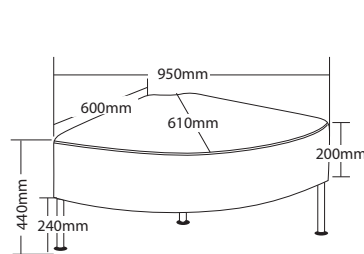

R7 BREAKOUT SEATING

TECHNO

FEATURES

- » High density foam
- » Linkable
- » Plywood inner frame
- » Chrome metal feet
- » Available in black PU only
- » Minor assembly required
- » Suitable for indoor use only
- » 2 year warranty
- » Weight limit is 120kg

✗ Do not use as a step ladder

INDOOR USE ONLY

Keep a permanent contact between base of chair and floor

TECHNO-1

TECHNO-B