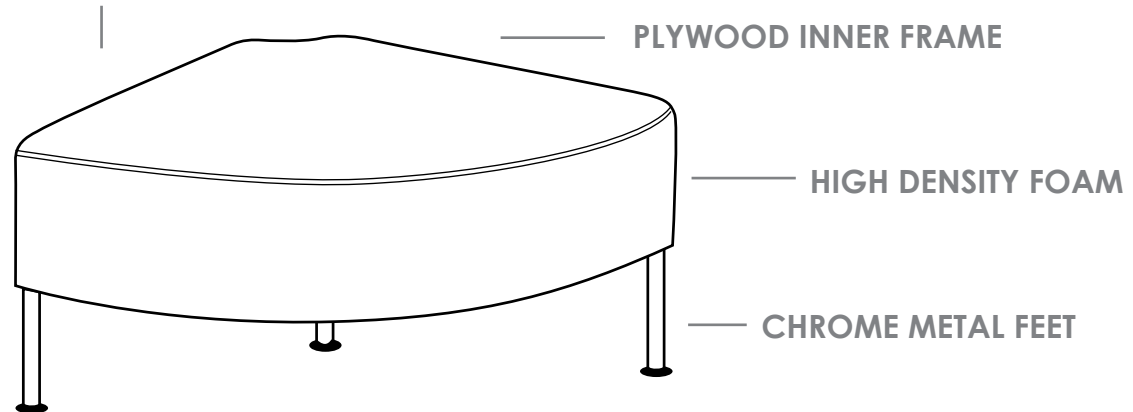

R7 BREAKOUT SEATING

TECHNO

FEATURES

- » High density foam
- » Linkable
- » Plywood inner frame
- » Chrome metal feet
- » Available in black PU only
- » Minor assembly required
- » Suitable for indoor use only
- » 2 year warranty
- » Weight limit is 120kg

✗ Do not use as a step ladder

INDOOR USE ONLY

Keep a permanent contact between base of chair and floor

TECHNO-1

TECHNO-2

TECHNO-B

TECHNO BREAKOUT SEATING

TECHNO-1