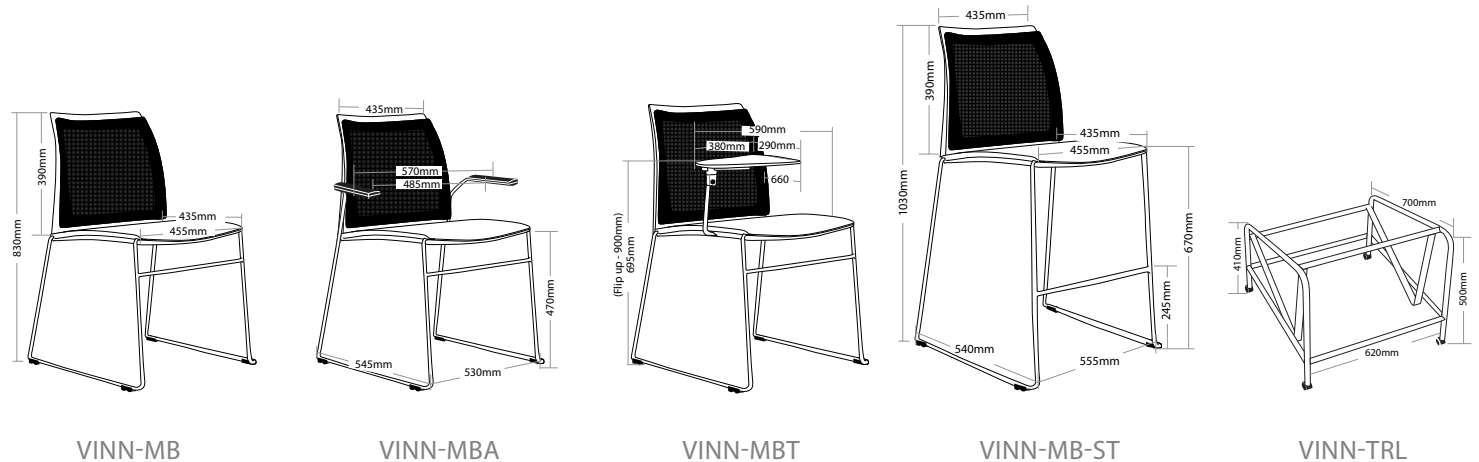

VINN MESH

FEATURES

- » Optional plastic or mesh back
- » Optional arms, tablet arm or stool
- » Optional black metal trolley, easy to move when stacked
- » Available in beam seating
- » Stackable
  - » Maximum 13 chairs on trolley
  - » Maximum 5 chairs on floor
  - » Maximum 3 chairs with stools or arms
- » Not stackable with tablet arms or stool with arms
- » Linkable except with tablet arms or arms
- » Chrome finish
- » Black plastic
- » Plastic under pan
- » Solid steel sled base frame
- » Available in black only
- » Suitable for indoor use only
- » 4 year warranty
- » Weight limit is 120kg

INDOOR USE ONLY

X Do not use as a step ladder