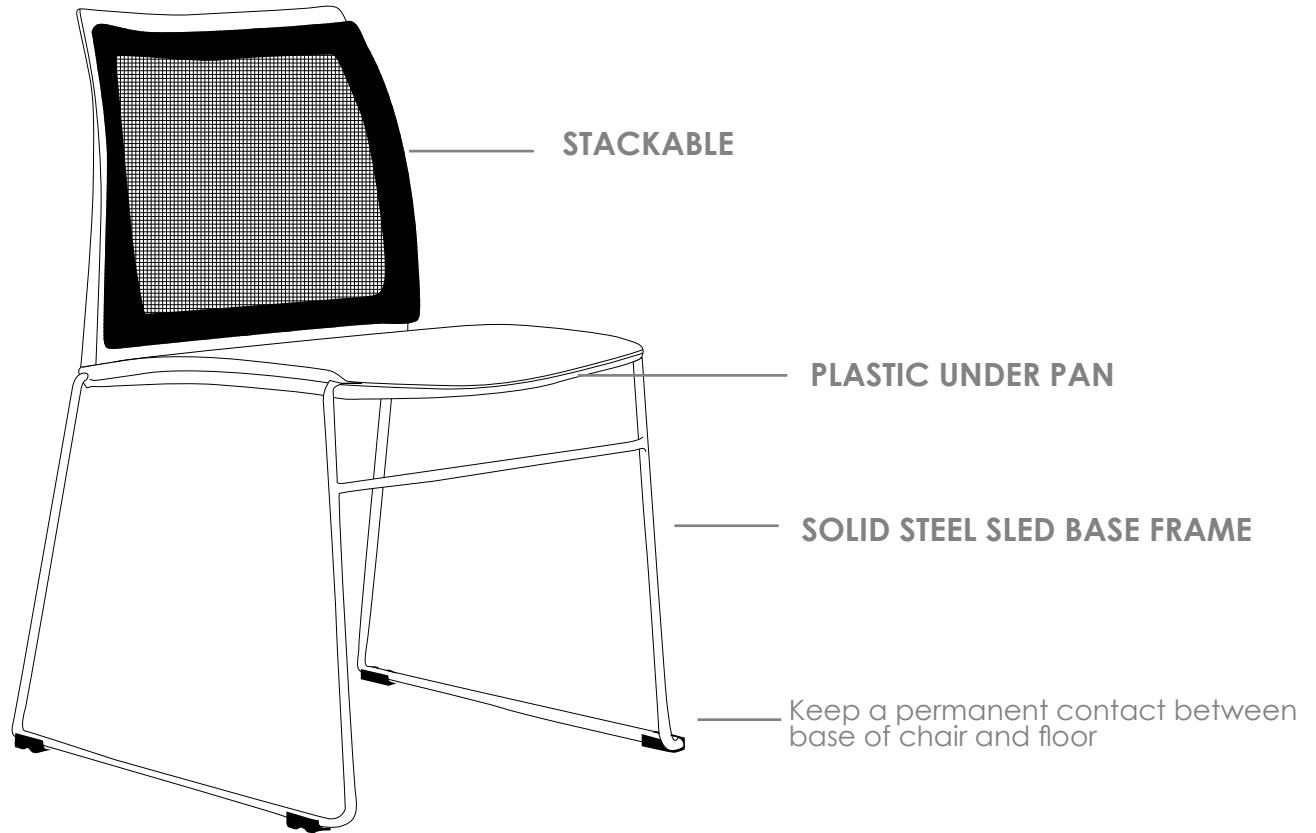

VINN MESH

FEATURES

- » Optional plastic or mesh back
- » Optional arms, tablet arm or stool
- » Optional black metal trolley, easy to move when stacked
- » Available in beam seating
- » Stackable
  - » Maximum 13 chairs on trolley
  - » Maximum 5 chairs on floor
  - » Maximum 3 chairs with stools or arms
- » Not stackable with tablet arms or stool with arms
- » Linkable except with tablet arms or arms
- » Chrome finish
- » Black plastic
- » Plastic under pan
- » Solid steel sled base frame
- » Available in black only
- » Suitable for indoor use only
- » 4 year warranty
- » Weight limit is 120kg

INDOOR USE ONLY

X Do not use as a step ladder