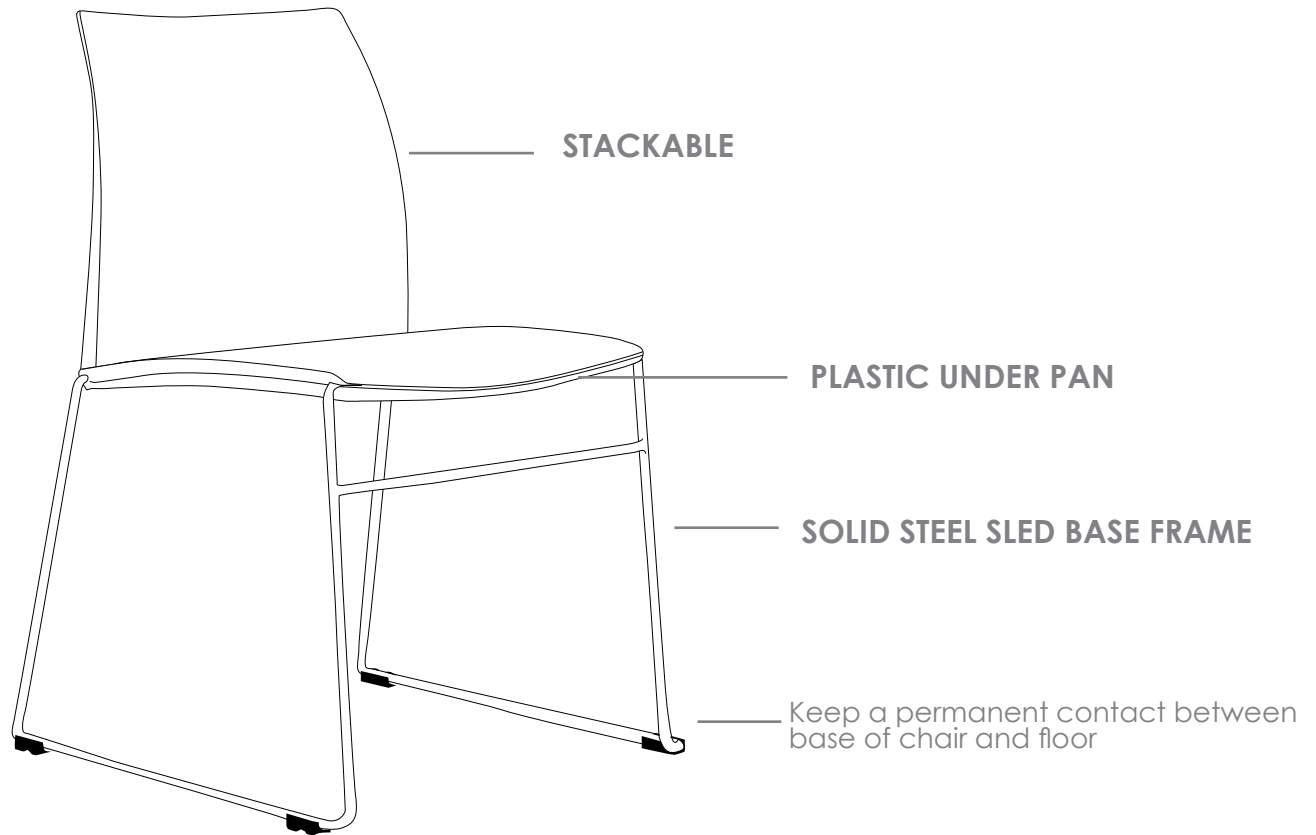

R5 HOSPITALITY SEATING

VINN

FEATURES

- » Optional plastic or mesh back
- » Optional arms, tablet arm or stool
- » Optional black metal trolley, easy to move when stacked
- » Available in beam seating
- » Stackable
  - » Maximum 13 chairs on trolley
  - » Maximum 5 chairs on floor
  - » Maximum 3 chairs with stools or arms
- » Not stackable with tablet arms or stool with arms
- » Linkable except with tablet arms or arms
- » Chrome finish
- » Black plastic
- » Plastic under pan
- » Solid steel sled base frame
- » Available in black only
- » Suitable for indoor use only
- » 4 year warranty
- » Weight limit is 120kg

INDOOR USE ONLY

✗ Do not use as a step ladder

VINN-B

VINN-BA

VINN-BT

VINN-B-ST

VINN-TRL