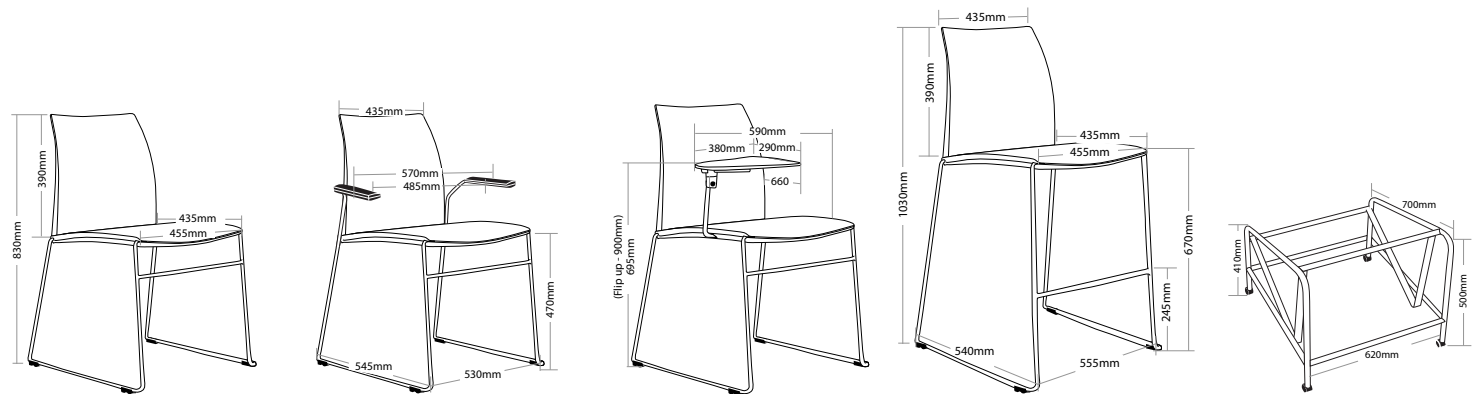

R5 HOSPITALITY SEATING

VINN

FEATURES

- » Optional plastic or mesh back
- » Optional arms, tablet arm or stool
- » Optional black metal trolley, easy to move when stacked
- » Available in beam seating
- » Stackable
  - » Maximum 13 chairs on trolley
  - » Maximum 5 chairs on floor
  - » Maximum 3 chairs with stools or arms
- » Not stackable with tablet arms or stool with arms
- » Linkable except with tablet arms or arms
- » Chrome finish
- » Black plastic
- » Plastic under pan
- » Solid steel sled base frame
- » Available in black only
- » Suitable for indoor use only
- » 4 year warranty
- » Weight limit is 120kg

INDOOR USE ONLY

✗ Do not use as a step ladder

VINN-B

VINN-BA

VINN-BT

VINN-B-ST

VINN-TRL